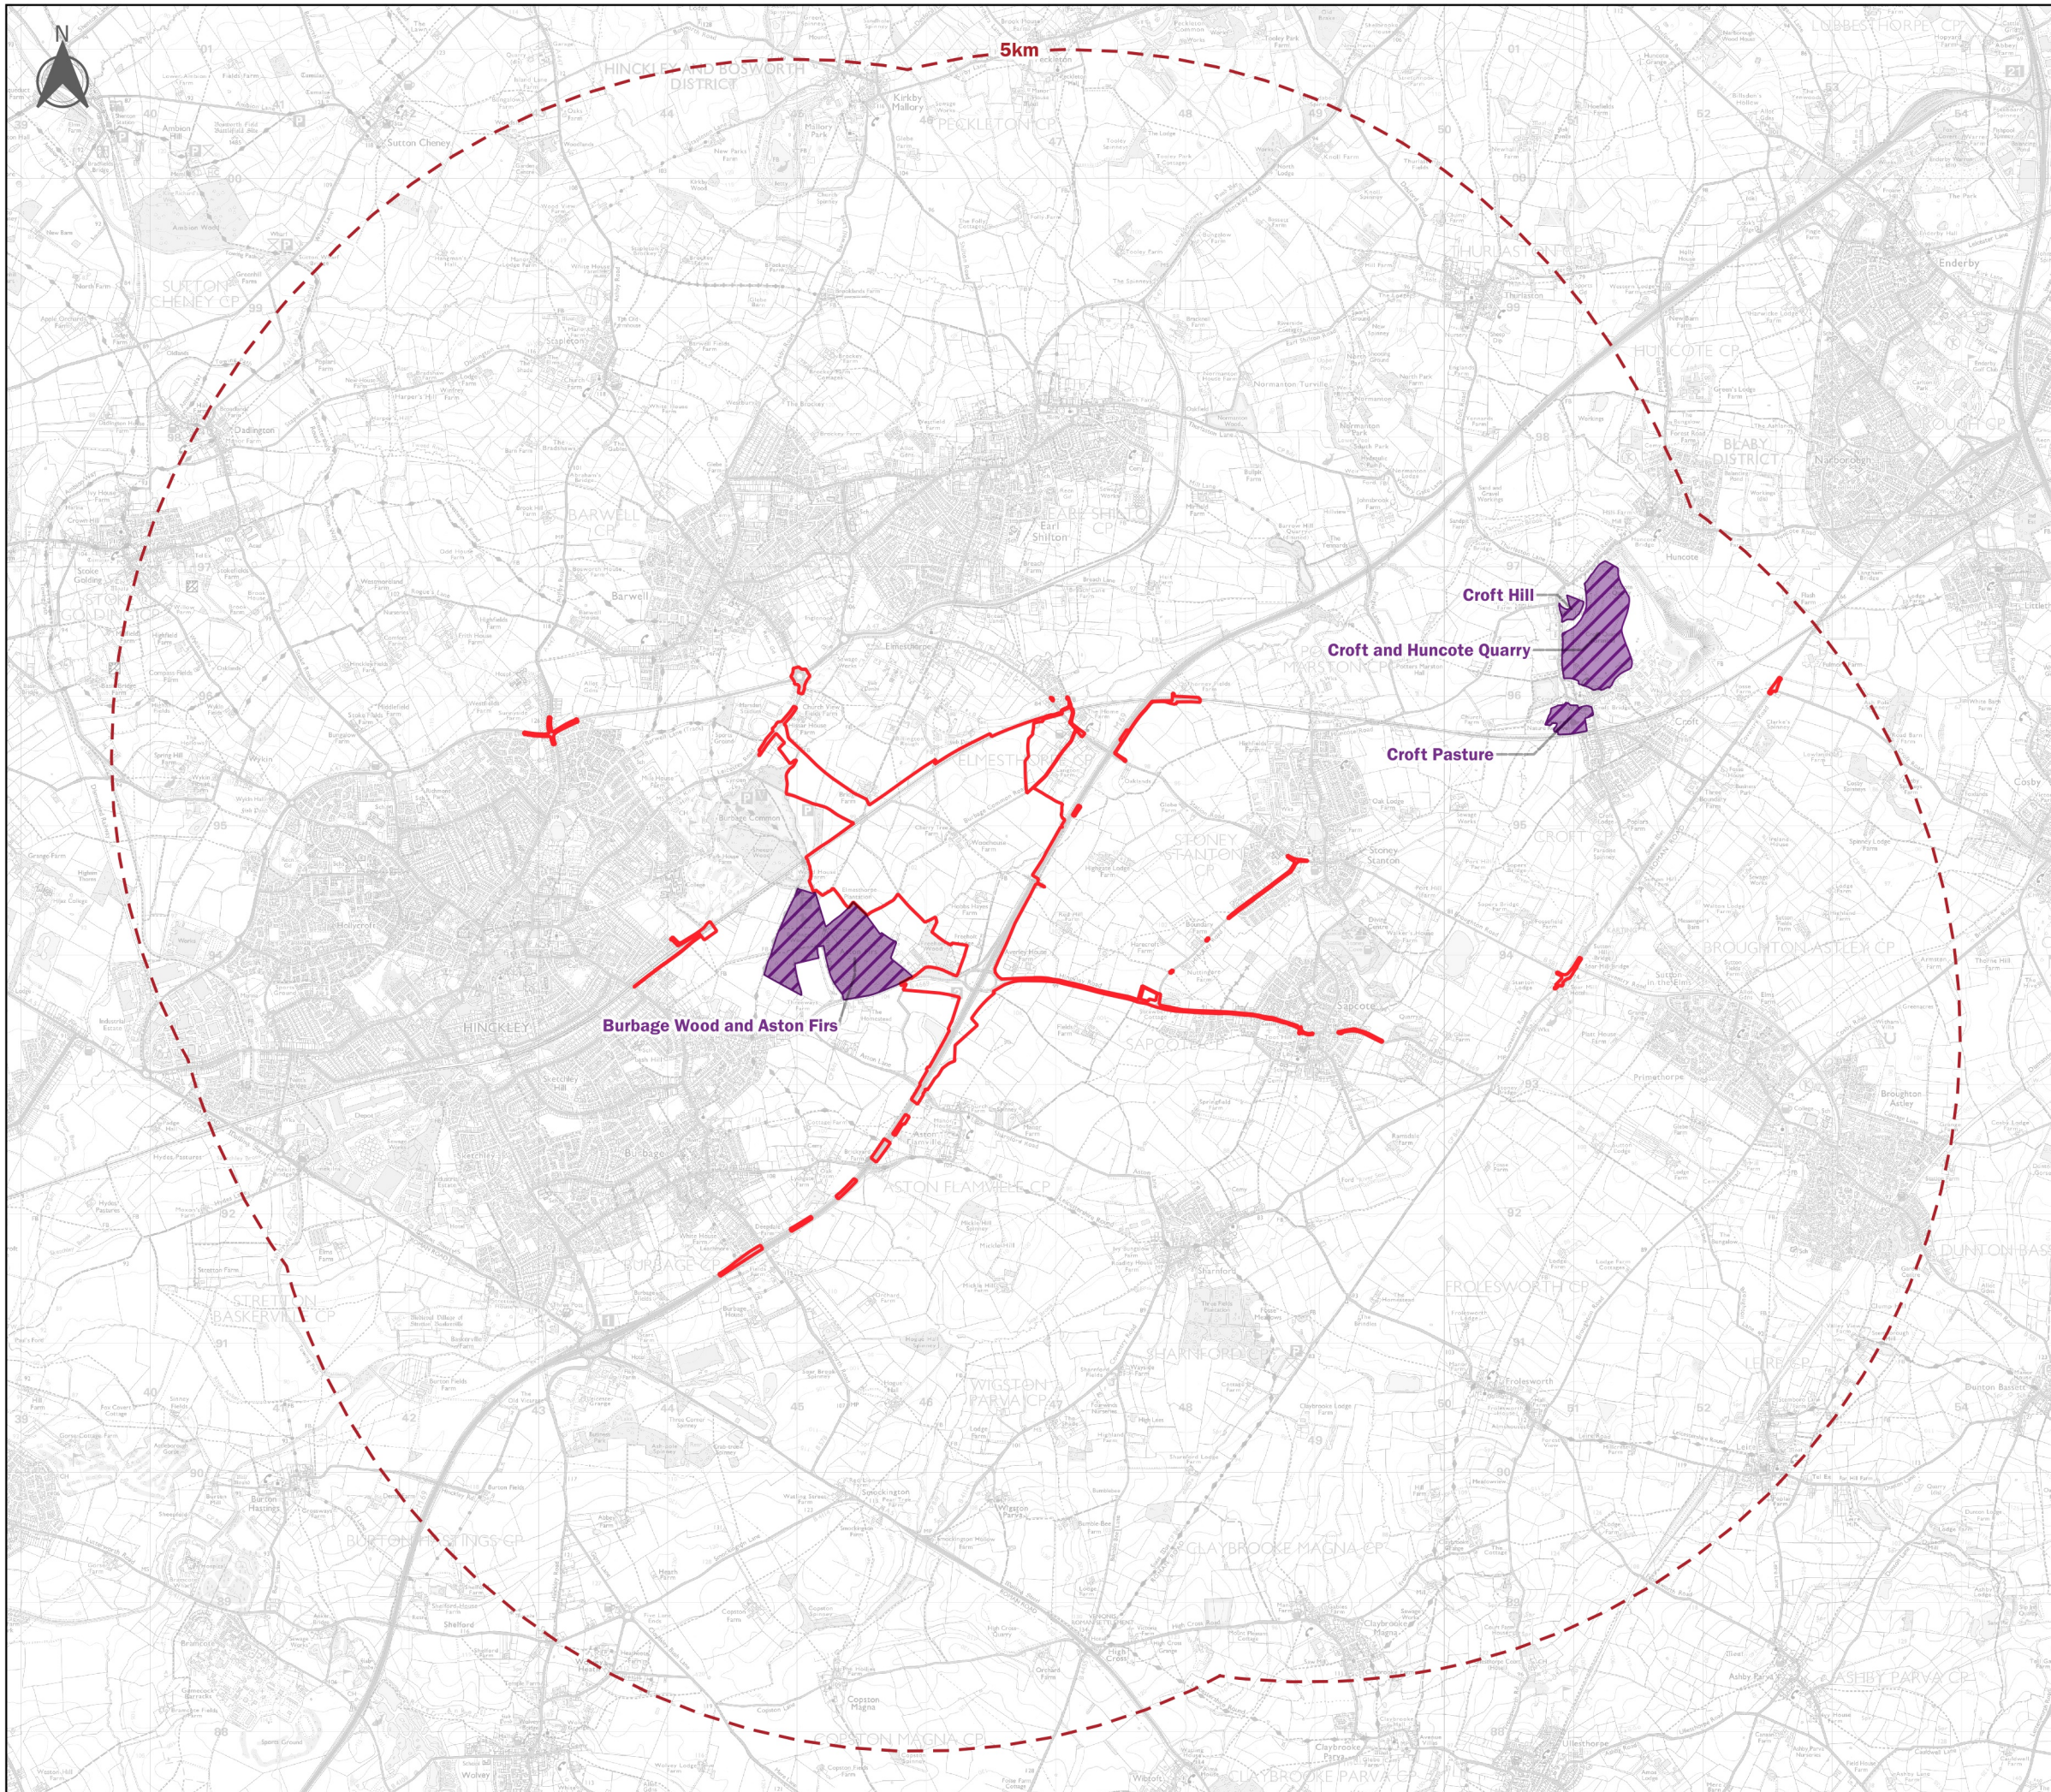

River Mease SAC Catchment
within 15km Order Limits
Zone of Influence

HINCKLEY NATIONAL RAIL FREIGHT INTERCHANGE

Date:	09-03-2023
Paper size:	A3
Scale:	1:125000

- Key:**
- Order Limits
 - 5km Range Ring
 - 15km Range Ring
 - Sites of Special Scientific Interest (SSSI) within 5km
 - Special Areas of Conservation (SAC)
 - River Mease Catchment

Figure 12.1: Statutory Designated Sites (Sheet 1 of 2)

APFP Regulation:	5(2)(l)
Document Ref:	6.3.12.1
Drawing Number:	edp3267_d063f
Drawing Status:	FINAL
Revision:	F
Drawn by:	MCA
Approved by:	MMc

© The Environmental Dimension Partnership Ltd.
© Crown copyright and database rights 2023 Ordnance Survey 0100031673

HINCKLEY NATIONAL RAIL FREIGHT INTERCHANGE

Date: 09-03-2023

Paper size: A3

Scale: 1:50000

0 500 1000 1500 2000 2500 m

Key:

- Order Limits
- 5km Range Ring
- Sites of Special Scientific Interest (SSSI) within 5km